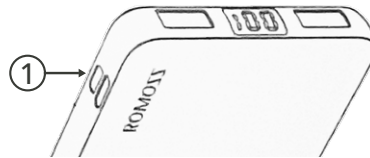

TYPE-C/MICRO INPUT PORTS