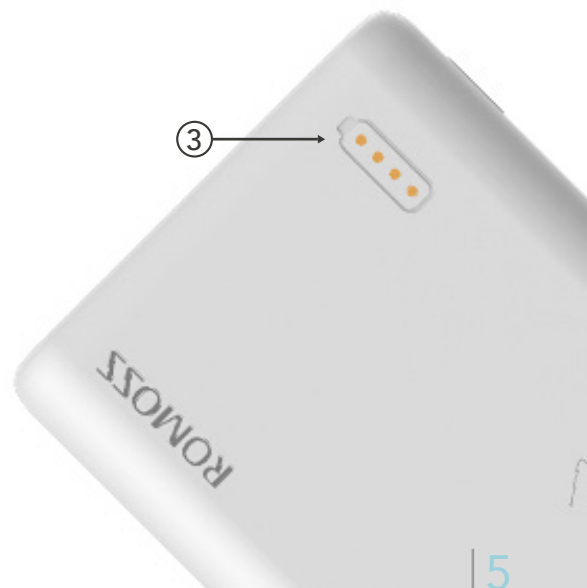

- ① 3-input ports: Micro USB, Lightning, Type-C
  2-output ports: 2 USB
- ② Small and exquisite with rounded corners, fits comfortably in your pocket
- ③ Smart battery indicator that displays battery life