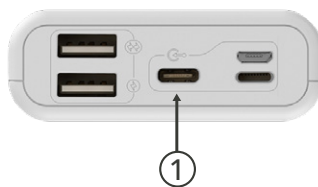

## TYPE-C/MICRO INPUT PORTS

① 1-input ports: Micro USB  
2-output ports: 2 USB

② Can charge itself while  
charging other devices

③ Smart battery indicator  
that displays how much  
battery life is left

# Simple 10

10000 mAh Power Bank

Product size: L94.5 x W68 x H24.5 mm  
Weight: 217g

Small and lightweight,  
large and true capacity

## TYPE-C/MICRO INPUT PORTS

## 2.1A FAST CHARGING

- ① 3-input ports: Micro USB, Lightning, Type-C  
2-output ports: 2 USB
- ② Small and exquisite with rounded corners, fits comfortably in your pocket
- ③ Smart battery indicator that displays battery life