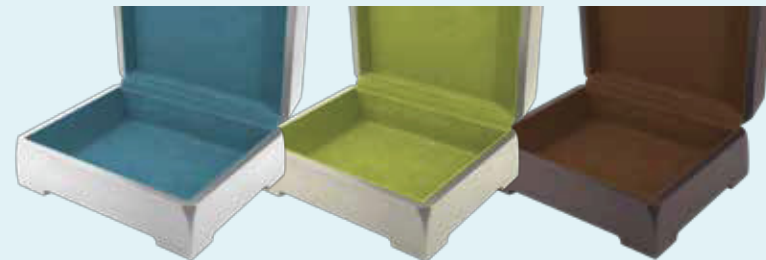

جيفت نايلز
هناك دائما قصة تحكي

material: Wood veneer & MDF
color: Coffee Brown
size: L230 x W175 x H85 mm
code No.: 81306BRN

material: Wood veneer & MDF
color: Grey
size: L230 x W175 x H85 mm
code No.: 81306GRY

material: Wood veneer & MDF
color: Greybeige
size: L230 x W175 x H85 mm
code No.: 81306GBG

INSIDE BOX VELVET COLORS

WOOD VENEER
ALL OCCASIONS
GIFT BOXES

GIFT TALES
THERE'S ALWAYS A STORY TO TELL

material: Wood veneer & MDF
color: Coffee Brown
size: L350 x W240 x H80 mm
code No.: 81342BRN