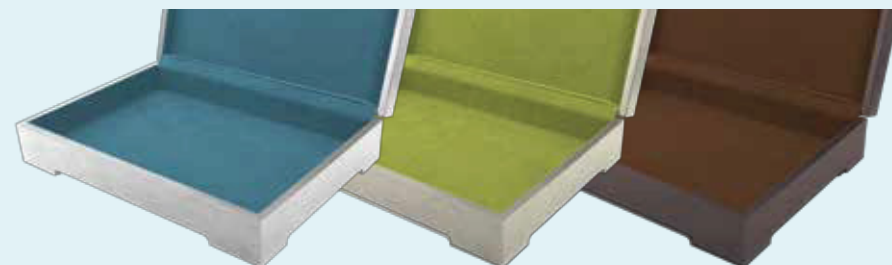

INSIDE BOX VELVET COLORS